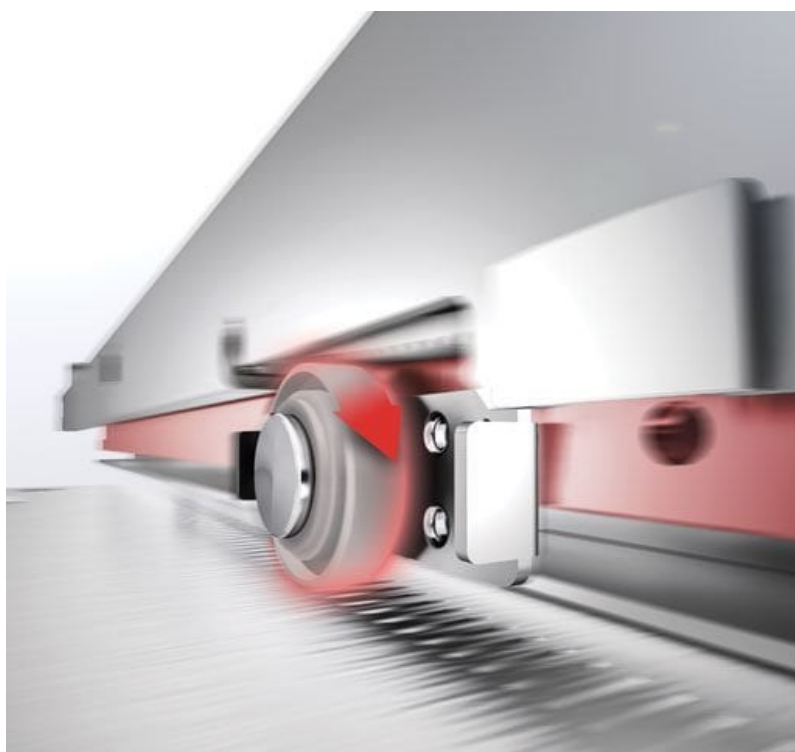

LADICE I VODILICE

samet

smart slide®
pushopen Soft Close

18 mm