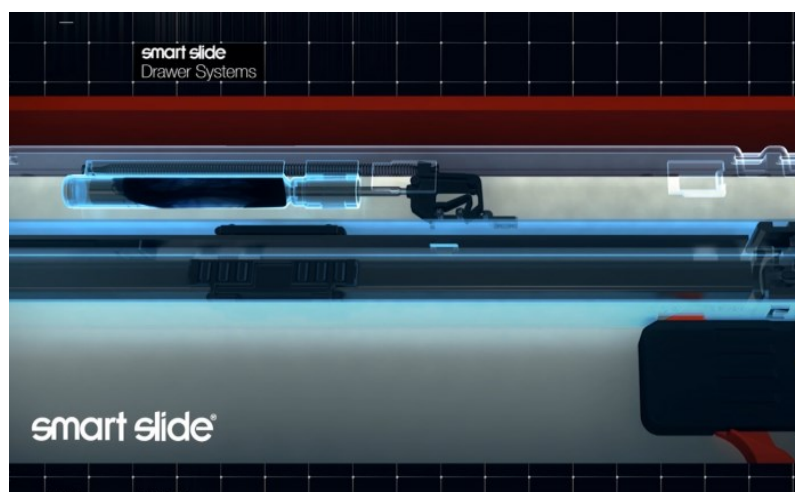

LADICE I VODILICE

samet

smart slide®
pushopen Soft Close

18 mm